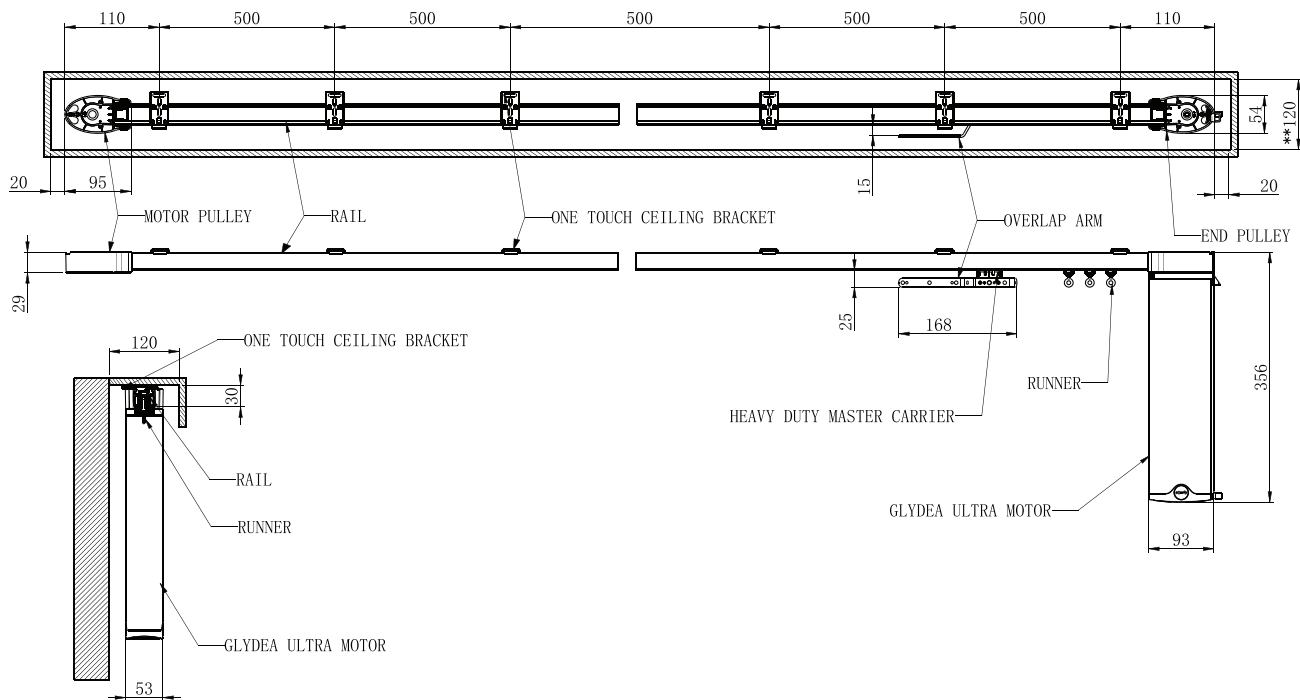

Glydea™ ULTRA 35e & 60e

PRODUCT SPECIFICATIONS

SINGLE TRACK CURTAIN