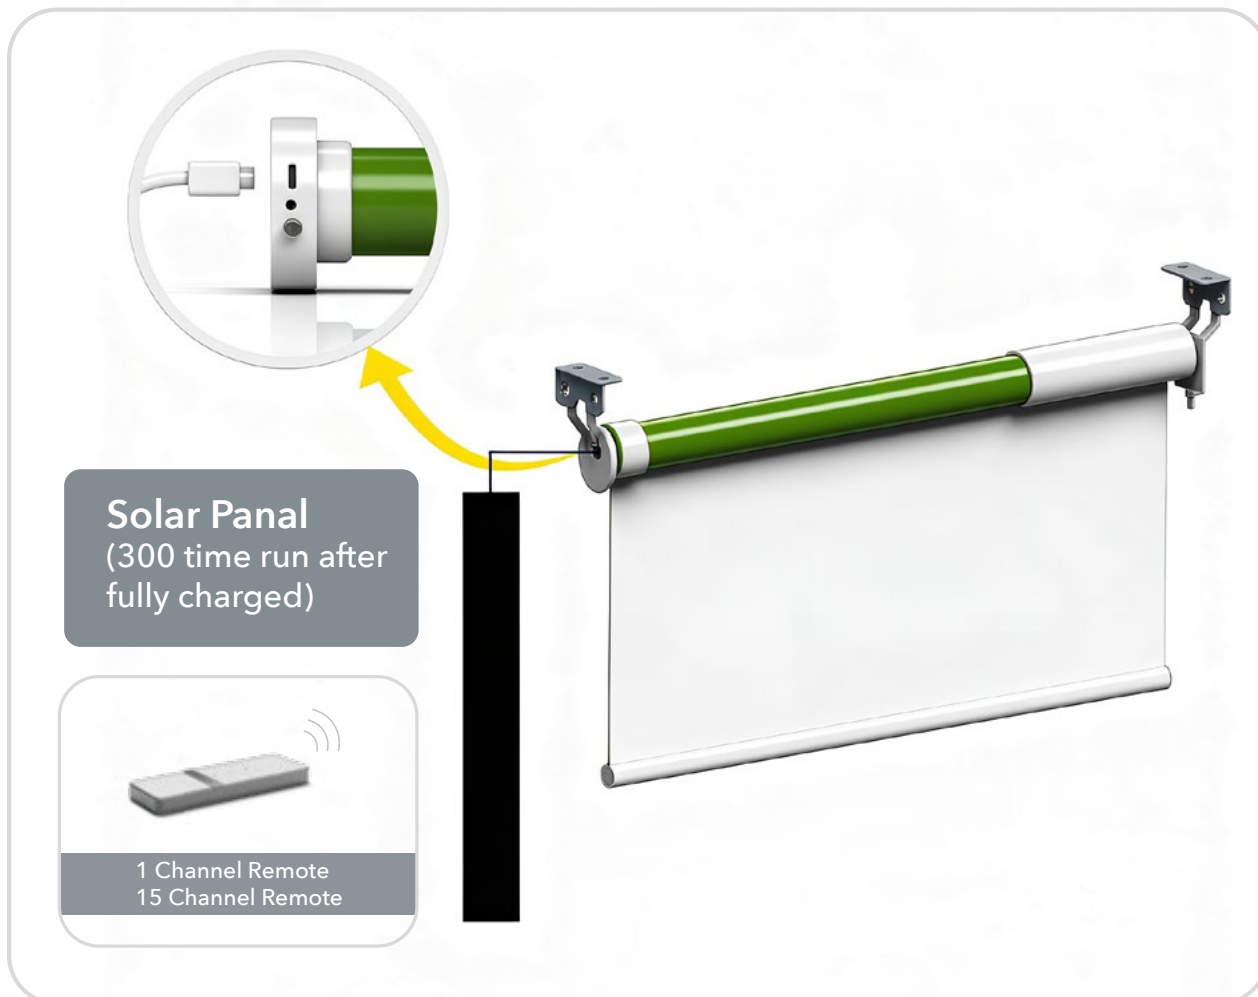

# BLINDTEX SOLAR PANEL

- Output voltage: 5v type-C charging
- Output power: 5.3w
- Working temperature: 50+~°C0°C
- Service life: 5 years
- Dimension: 600x65x4 (mm)

**Innov8 Products FZC**  
**Area M6 - 10 SAIF Zone, Sharjah,**  
**United Arab Emirates**