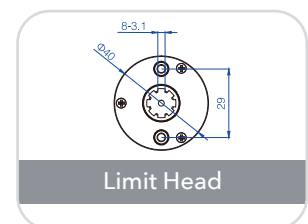

CONTROL OPTIONS