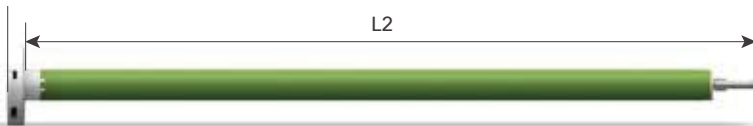

# BLINDTEX SMALL WIRE FREE MOTOR

**Radio+**

**Electronic Limit, Radio+**  
0.55Nm 38Rpm

Romex Blinds

Roman Blinds

Duplex Blinds

Roller Blinds

Minimum Width - 550mm

- Cassette - Small / Medium / Large
- Tube Size - 32mm
- Minimum Width - 550mm
- Maximum Width - 1400mm
- Charging Interval (1 open/close cycle per day) - 7 - 8 months (3.3kg)
- Charging Time - 5 hours
- Cable - USB-C - 3m