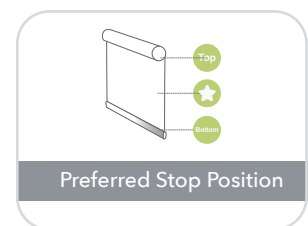

BLINDTEX SMALL WIRE FREE MOTOR

Radio+

Electronic Limit, Radio+
0.55Nm 38Rpm

Minimum Width - 550mm

Rated Torque (Nm)	Rated Speed (Rpm)	Radio Frequency (MHz)	Rated Current (A)	Rated Power (W)	Degree Of Protection (IP)	Maximum Limit Turn (turn)	Running Time (min)	Working Temperature (°C)	Length L1/L2 (mm)	Certification
0.5	38	433±	0.7	6	IP20	∞	>6	0°C~40°C	475/463	CE FCC-ID

FEATURES

REGULAR FEATURES

- Switch Direction
- Stall Protection
- Built-in Receiver
- Program Button
- Built-in Lithium Battery
- Jog Mode
- Scene Control
- Smartphone Control
- Scan and Program
- Solar Charging

- Cassette - Small / Medium / Large
- Tube Size - 32mm
- Minimum Width - 550mm
- Maximum Width - 1400mm
- Charging Interval (1 open/close cycle per day) - 7 - 8 months (3.3kg)
- Charging Time - 5 hours
- Cable - USB-C - 3m

CONTROL OPTIONS

Mobile Application, Blindtex Hub, Google Home, Alexa