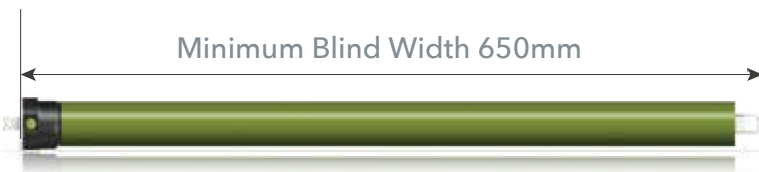

### BUILT-IN WI-FI - NO BRIDGE REQUIRED:

Connect and control directly from your smartphone without the need for an additional hub or gateway.

**Electronic Limit, Radio+**  
10Nm 17Rpm

Rated Torque (Nm)	Rated Speed (Rpm)	Radio Frequency (MHz)	Rated Current (A)	Rated Power (W)	Degree Of Protection (IP)	Maximum Limit Turn (turn)	Running Time (min)	Working Temperature (°C)	Length L1/L2 (mm)	Certification
10	17	433	0.63	144	IP44	∞	>4	-10°C~50°C	580/554	UL US