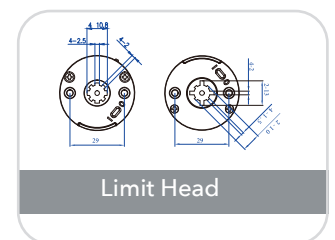

CONTROL OPTIONS