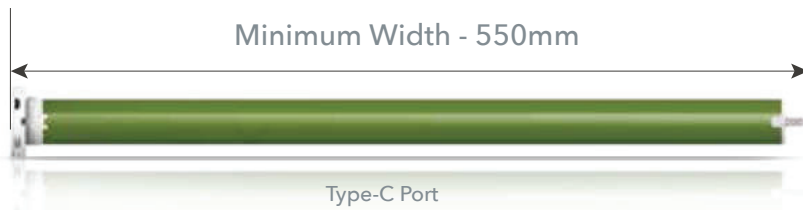

BLINDTEX MEDIUM WIRE FREE MOTOR

BLINDTEX MEDIUM WIRE FREE MOTOR

Radio+

Electronic Limit, Radio+
1.1Nm 28Rpm

Romex Blinds

Roman Blinds

Duplex Blinds

Roller Blinds

Rated Torque (Nm)	Rated Speed (Rpm)	Radio Frequency (MHz)	Rated Current (A)	Rated Power (W)	Degree Of Protection (IP)	Maximum Limit Turn (turn)	Running Time (min)	Working Temperature (°C)	Length L1/L2 (mm)	Certification
1.1	28	433±	0.94	8	IP20	∞	>6	0°C~40°C	475/463	CE FCC-ID

FEATURES

- Switch Direction
- Stall Protection
- Built-in Receiver
- Program Button
- Built-in Lithium Battery
- Jog Mode
- Scene Control
- Smartphone Control
- Status Feedback

- Cassette - Medium / Large
- Tube Size - 38mm
- Minimum Width - 550mm
- Maximum Width - 2200mm
- Charging Interval (1 open/close cycle per day) - 3 - 4 months (7.3kg)
- Charging Time - 7 hours
- Cable - Type-C - 3m