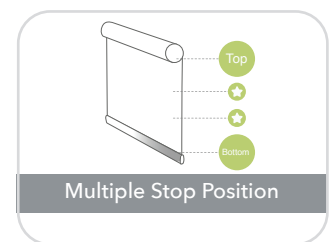

FEATURES

- Switch Direction
- Stall Protection
- Built-in Receiver
- Program Button
- Built-in Lithium Battery
- Jog Mode
- Scene Control
- Smartphone Control
- Status Feedback

- Cassette - Medium / Large
- Tube Size - 38mm
- Minimum Width - 550mm
- Maximum Width - 2200mm
- Charging Interval (1 open/close cycle per day) - 3 - 4 months (7.3kg)
- Charging Time - 7 hours
- Cable - Type-C - 3m